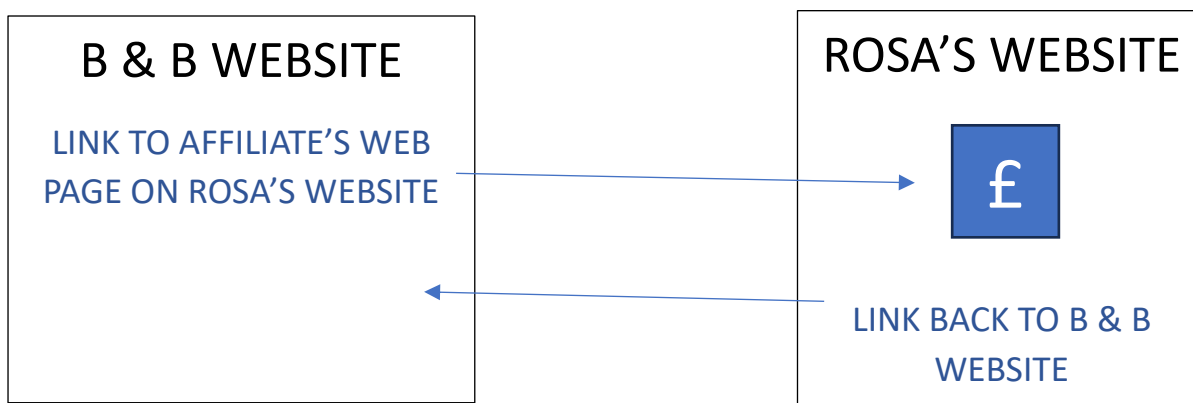

QUESTION: HOW DOES IT WORK?

ANSWER: The process happens between websites. Most people shop online. Your website is your shop front. If that is where visitors to Exmoor are, that is where we need to be.

A link is embedded into an Affiliate Website, usually an image, which takes the visitor to the affiliate's page on Rosa's website. There they have the opportunity to purchase prints at the same price Rosa sells them for. No one can undercut you or find them cheaper elsewhere. You are the place to buy them from. For every sale the affiliate makes a commission is paid. When the visitor has made their purchase a link returns them back to the affiliate's website.

QUESTION: HOW DO I FIND MY AFFILIATE PAGE?

ANSWER: Either by clicking the link-image on the affiliate's website or using the unique URL: www.rosa-the-artist.com/affiliate's-name.

When that URL is pasted into the search bar the affiliate's web page comes up and the visitor can make a purchase.

The affiliate effectively owns their own online art gallery and makes up to 50% commission on everything sold from it. It is all provided and maintained within the Affiliate Program for free by Rosa-the-Artist's studio.

HOW IS THE COMMISSION ROUTED TO THE RIGHT AFFILIATE?

Every product number on the affiliate's page has their initials in it. It becomes their product. When a product is sold the commission is routed to the affiliate with those initials.